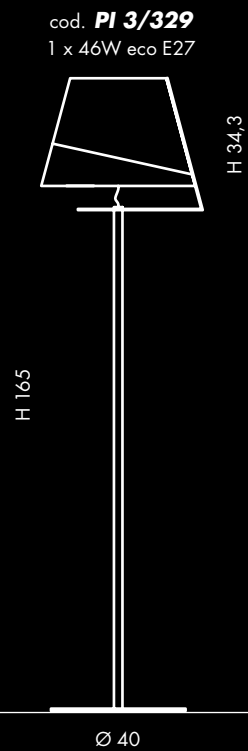

S I L L U X[®]

EUROLUCE
2019

VAGUE

ANDREA PAULIS DESIGN

cod. **LT 1/329**

cod. **SP S/329**

cod. **LP 6/329**

T U B E S

CHIARAMONTE MARIN
STUDIO DESIGN

cod. **SP 7/327 C/B/D/A**

cod. **SP S/327**

cod. **LS 4/327**

cod. **LP 6/327**

cod. **SP 8/327**
3 x 5W LED

cod. **LS 4/327**
3 x 5W LED

cod. **SP 5/327**
5 x 5W LED

cod. **LS 5/327**
5 x 5W LED

cod. **PI 3/327**
2 x 5W LED

cod. **LP 6/327**
2 x 5W LED

cod. **SP 7/327**
1 x 5W LED

cod. **SP 7/328**

A T Z E C

CHIARAMONTE MARIN
STUDIO DESIGN

cod. **LS 4/328**

cod. **LS 5/328**

cod. **LP 6/328 A**

cod. **SP 7/328**
8W BARRA LED

L 30 x H 30

11

cod. **SP 8/328**
8W BARRA LED + 14W BARRA LED

L 74 x H 10

9,6