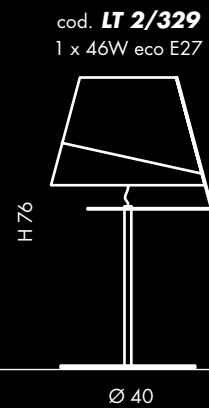

S I L L U X[®]

EUROLUCE
2019

VAGUE

ANDREA PAULIS DESIGN

cod. **LT 1/329**

cod. **SP S/329**

cod. **LP 6/329**

T U B E S