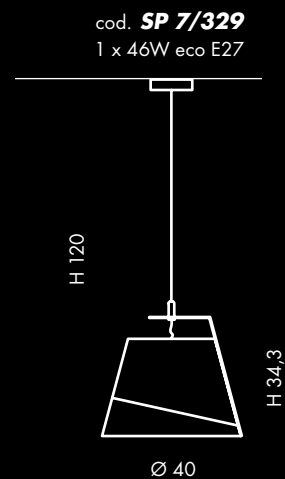

S I L L U X[®]

EUROLUCE
2019

VAGUE

ANDREA PAULIS DESIGN

cod. **LT 1/329**

cod. **SP S/329**

cod. **LP 6/329**

T U B E S

CHIARAMONTE MARIN
STUDIO DESIGN

cod. **SP 7/327 C/B/D/A**

cod. **SP S/327**

cod. **LS 4/327**

cod. **LP 6/327**

cod. **SP 8/327**
3 x 5W LED

cod. **LS 4/327**
3 x 5W LED

cod. **SP 5/327**
5 x 5W LED

cod. **LS 5/328**

cod. **LP 6/328 A**

cod. **SP 7/328**
8W BARRA LED

L 30 x H 30

11

cod. **SP 8/328**
8W BARRA LED + 14W BARRA LED

L 74 x H 10

9,6