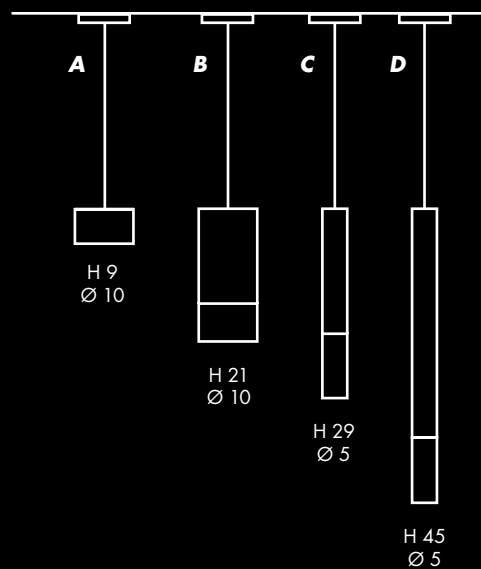

CHIARAMONTE MARIN
STUDIO DESIGN

cod. **SP 7/327 C/B/D/A**

cod. **SP S/327**

cod. **LS 4/327**

cod. **LP 6/327**

cod. **SP 8/327**
3 x 5W LED

cod. **LS 4/327**
3 x 5W LED

cod. **SP 5/327**
5 x 5W LED

cod. **LS 5/327**
5 x 5W LED

cod. **PI 3/327**
2 x 5W LED

cod. **LP 6/327**
2 x 5W LED

cod. **SP 7/327**
1 x 5W LED

cod. **SP 7/328**

A T Z E C

CHIARAMONTE MARIN
STUDIO DESIGN

cod. **LS 4/328**

cod. **LS 5/328**

cod. **LP 6/328 A**

cod. **SP 7/328**
8W BARRA LED

L 30 x H 30

11

cod. **SP 8/328**
8W BARRA LED + 14W BARRA LED

L 74 x H 10

9,6