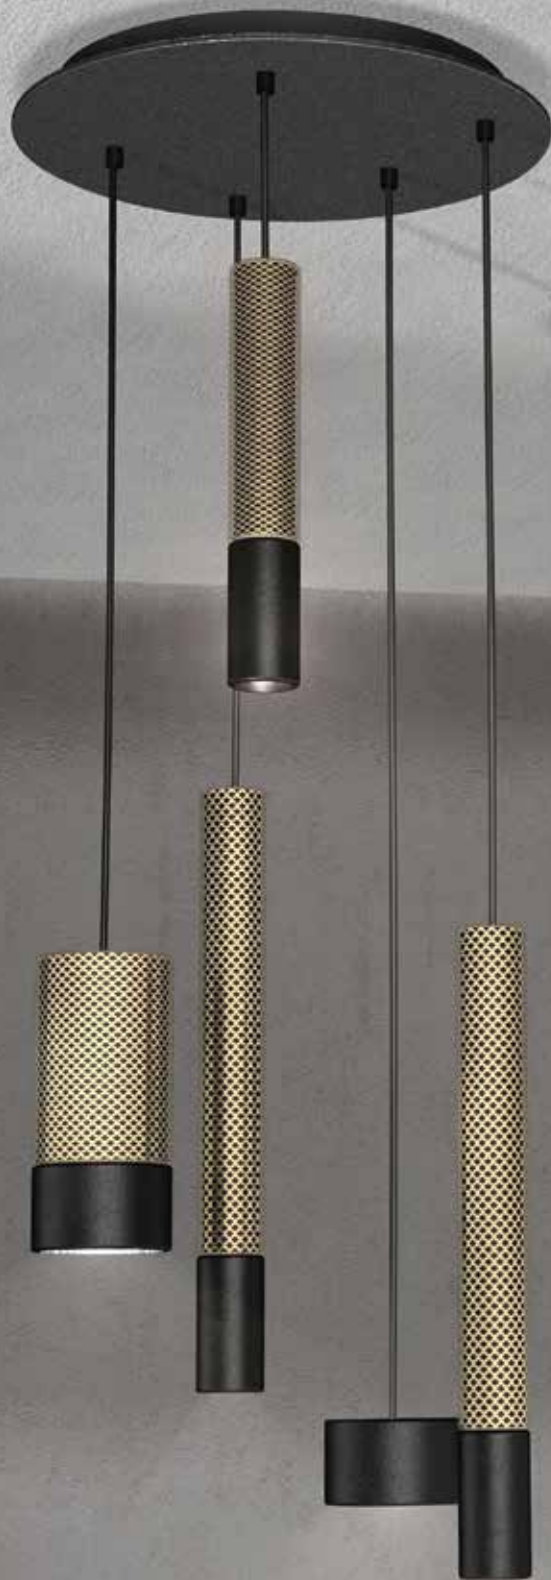

cod. **SP S/327**