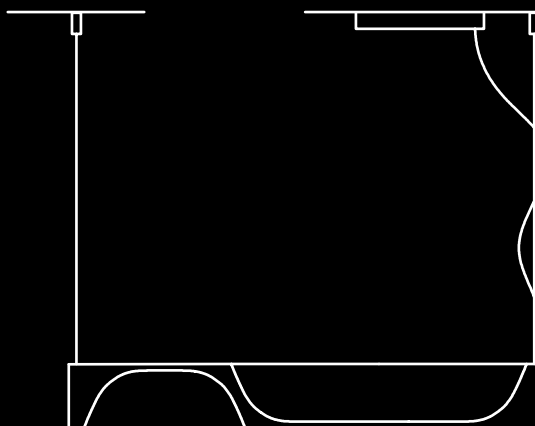

cod. **LS 5/328**

cod. **LP 6/328 A**

cod. **SP 7/328**
8W BARRA LED

L 30 x H 30

11

cod. **SP 8/328**
8W BARRA LED + 14W BARRA LED

L 74 x H 10

9,6

cod. **LS 4/328**
8W BARRA LED

L 30 x H 35

11

cod. **LS 5/328**
8W BARRA LED + 14W BARRA LED

L 74 x H 10

H 19,2

cod. **LP 6/328 A**
8W BARRA LED

L 30 x H 30