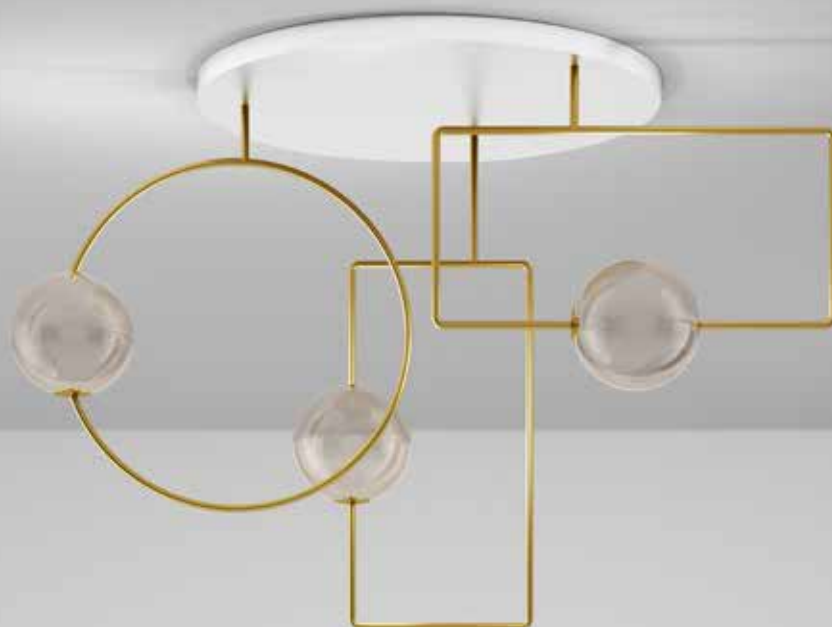

SP 12

cod. **LP 6/328 B**
8W BARRA LED + 14W BARRA LED

L 74 x H 10

SP 12

cod. **SP 7/326 C/B/D**

S O L A R I S

ORIANO FAVARETTO DESIGN

cod. **LP 6/326 C/A/D**

cod. **LT 1/326**

cod. **LS 5/326**

cod. **LS 4/326 A/D/B/C**

cod. **SP 7/326 C**

1 x 4W LED

cod. **SP 7/326 B**

1 x 4W LED

cod. **SP 7/326 A**