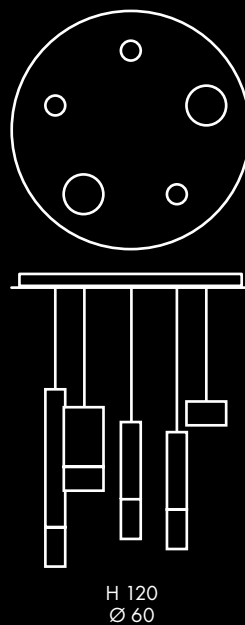

S I L L U X[®]

EUROLUCE
2019

VAGUE

ANDREA PAULIS DESIGN

cod. **LT 1/329**

cod. **SP S/329**

cod. **LP 6/329**

T U B E S

CHIARAMONTE MARIN
STUDIO DESIGN

cod. **SP 7/327 C/B/D/A**

cod. **SP S/327**

cod. **LS 4/327**

cod. **LP 6/327**

cod. **SP 8/327**
3 x 5W LED

cod. **LS 4/327**
3 x 5W LED

cod. **SP 5/327**
5 x 5W LED

cod. **LS 5/327**
5 x 5W LED

cod. **PI 3/327**
2 x 5W LED

cod. **LP 6/327**
2 x 5W LED

cod. **SP 7/327**
1 x 5W LED

cod. **SP 7/328**

A T Z E C

CHIARAMONTE MARIN
STUDIO DESIGN

cod. **LS 4/328**

ARMANDO D'ANDREA DESIGN

cod. **SP 8/325 B**

cod. **PI 3/325**

cod. **LS 5/325**

cod. **SP 8/325 A**

cod. **SP 8/325 B**

cod. **LS 4/325**

S I L L U X[®]