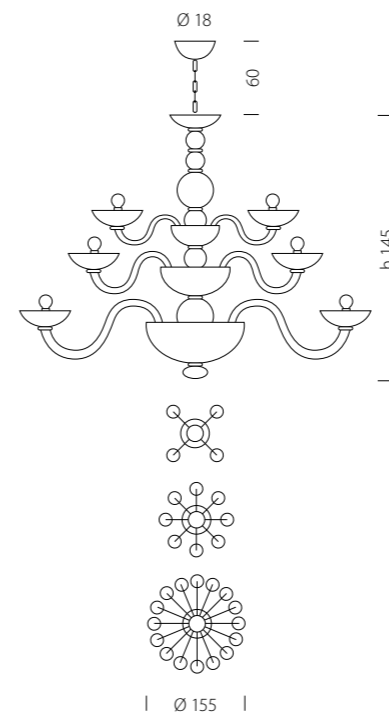

1533/16+8+4
CE 28 x MAX 42W E14