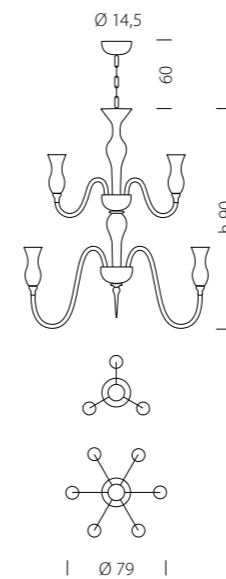

1020/6+3
CE 9 x MAX 42W E14