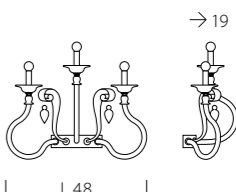

1700/A3
CE 3 x MAX 42W E14