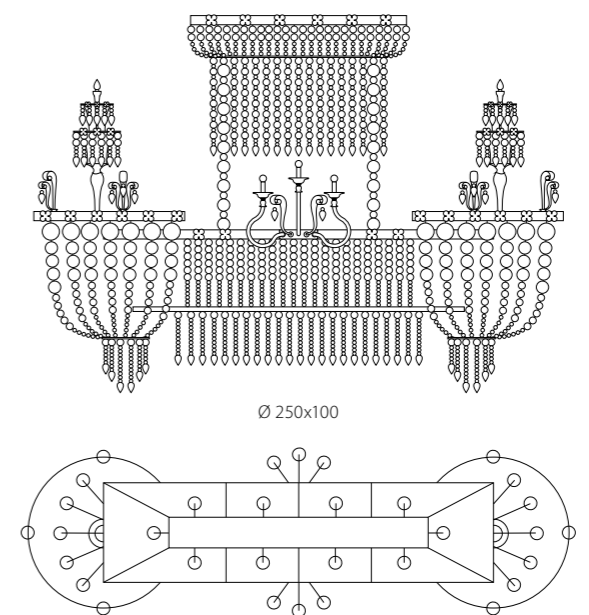

Serie 1698/1700/1708

FINITURA METALLO / METAL FINISHES / FINITIONS MÉTAL / METALL-FINISH / ACABADOS EN METAL / ОТДЕЛКА МЕТАЛЛОМ

ARG

Argento / Silver / Argent / Silberfarben /
Plateado / Серебряный

D

Oro 24Kt / Gold 24Kt / Doré 24 Kt /
Vergoldet 24 Kt / Dorado 24 Kt /
Позолоченный 24Kt

FINITURA VETRO / GLASS FINISHES / FINITION VERRE / GLAS-FINISH / ACABADO VIDRIO / ОТДЕЛКА СТЕКЛОМ

AV

Avorio / Ivory / Ivoire / Elfenbein /
Marfil / Слоновая кость

CR

Cristallo / Clear / Cristal / Kristallglas /
Cristal / Хрусталь

FU

Fumé / Smoked / Fumé / Rauchfarben /
Fumé / Дымчатый

ORO

Oro 24 Kt / 24Kt Gold / Or 24 Kt /
Gold 24 Kt / Oro de 24 Kt /
Золото 24 карата

FINITURA PARALUME TOP / LAMP SHADE TOP FINISHES / FINITION ABAT-JOUR TOP / AUSFÜHRUNG TOP LAMPENSCHIRM
ACABADO PANTALLA TOP / ОТДЕЛКА АБАЖУРА TOP

ARG

Avorio + bordo argento / Ivory + silver
trim / Ivoire + bord argent / Elfenbein
+ silberfarbener Rand / Marfil + borde
plateado / Цвет слоновой кости +
серебряная кромка

ORO

Avorio + bordo oro / Ivory + gold
trim / Ivoire + bord or / Elfenbein +
goldfarbener Rand / Marfil + borde
dorado / Цвет слоновой кости +
позолоченная кромка

Bianco / White

Dorato / Golden

KIT CALZA su richiesta
STOCKING only on demand
1 kit per 50 cm catena
1 kit for 50 cm's chain
FINITURA: Organza
FINISHING: Organdy

Misure in cm / Measures in cm

1698/3+3
CE 6 x MAX 42W E14

1698/4+4
CE 8 x MAX 42W E14

1700/A2
CE 2 x MAX 42W E14

1700/A3
CE 3 x MAX 42W E14

1708
CE 36 x MAX 42W E14