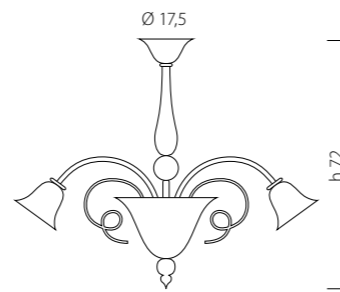

Ø 86

1420/6
CE 6 x MAX 42W E14