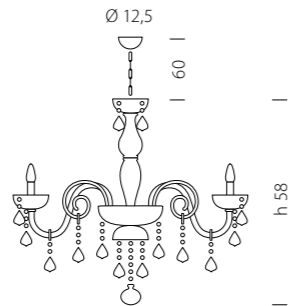

Bianco / White

Dorato / Golden

KIT CALZA su richiesta
STOCKING only on demand

1 kit per 50 cm catena
1 kit for 50 cm's chain

FINITURA: Organza
FINISHING: Organdy

949/3

CE 3 x MAX 42W E14

949/5