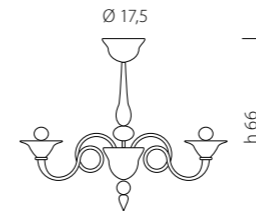

Ø 76

1382/3

CE 3 x MAX 42W E14