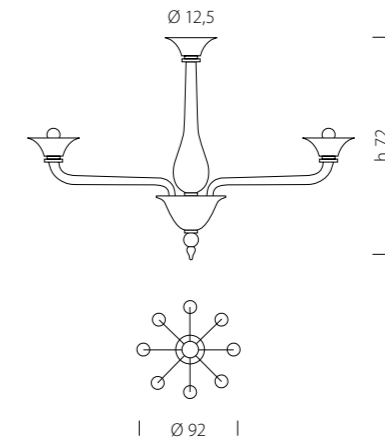

1 kit per 50 cm catena
1 kit for 50 cm's chain

FINITURA: Organza
FINISHING: Organdy

Misure in cm / Measures in cm

1542/6

CE 6 x MAX 42W E14

1542/8

CE 8 x MAX 42W E14

1542/12