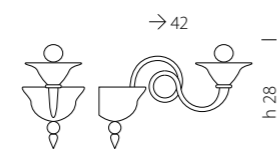

1382/A1

CE 1 x MAX 42W E14