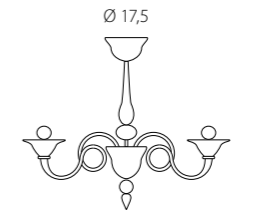

Bianco / White

Dorato / Golden

KIT CALZA su richiesta STOCKING only on demand
1 kit per 50 cm catena
1 kit for 50 cm's chain
FINITURA: Organza
FINISHING: Organdy

Misure in cm / Measures in cm

Ø 76

1382/3

CE 3 x MAX 42W E14