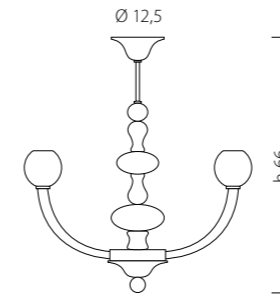

KIT CALZA su richiesta
STOCKING only on demand

1 kit per 50 cm catena
1 kit for 50 cm's chain

FINITURA: Organza
FINISHING: Organdy

Misure in cm / Measures in cm

Ø 12,5

h 66

Ø 70

1537/6