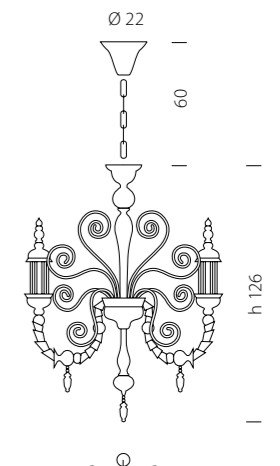

1798/8

CE 8 x MAX 42W E14