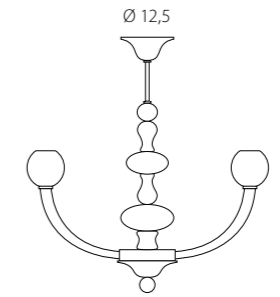

Ø 12,5

h 68

Ø 78

1537/8

CE 8 x MAX 42W E14