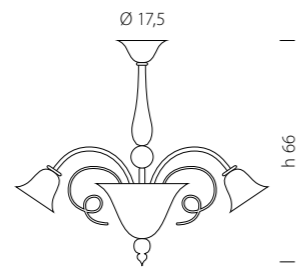

Ø 72

1420/5
CE 5 x MAX 42W E14