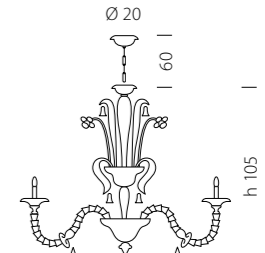

Ø 126

1470/12

CE 12 x MAX 42W E14