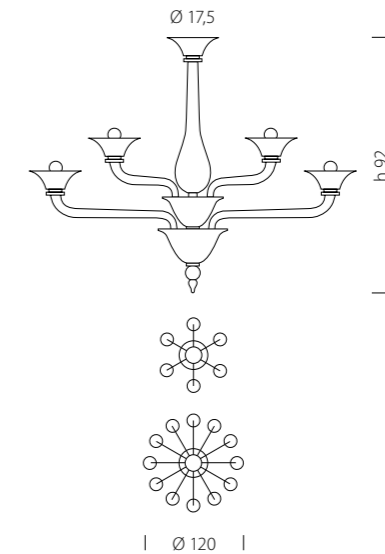

1543/12+6

CE 18 x MAX 42W E14