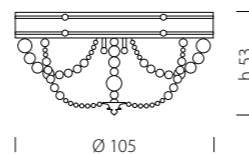

1649/105
CE 8 x MAX 42W E14