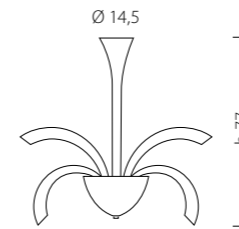

Misure in cm / Measures in cm

Ø 54

2030/9

CE 9 x MAX 25W G9

Ø 90

2030/15

CE 15 x MAX 25W G9

Ø 96