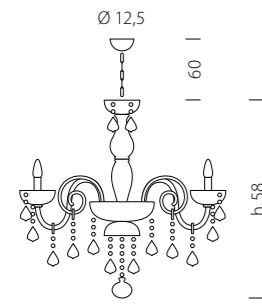

Bianco / White

Dorato / Golden

KIT CALZA su richiesta
STOCKING only on demand

1 kit per 50 cm catena
1 kit for 50 cm's chain

FINITURA: Organza
FINISHING: Organdy

949/3

CE 3 x MAX 42W E14

949/5