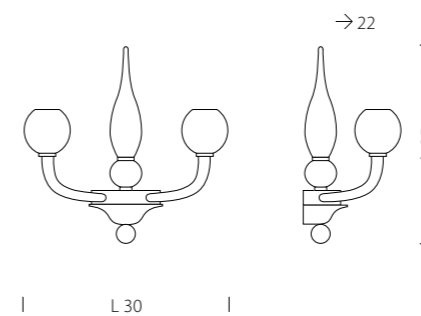

→ 22

h 35

L 30

1539/A2

CE 2 x MAX 42W E14

Ø 17,5

h 60

KIT 1537

/6 /8 /12