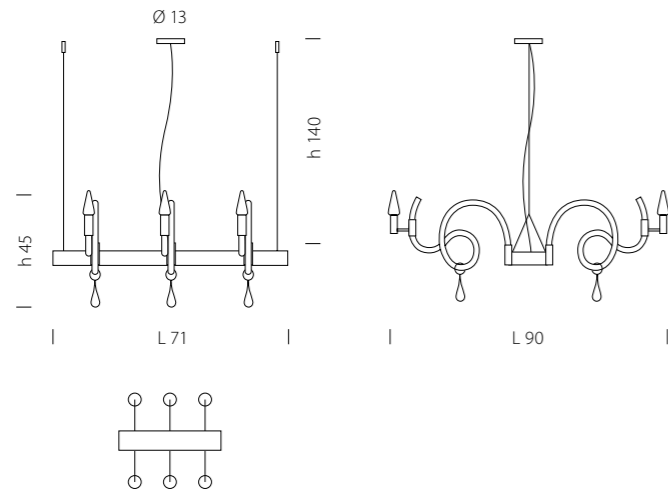

2000/6
CE 6 x MAX 42W E14