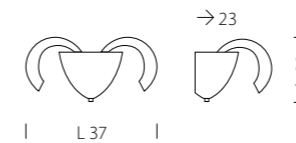

2033/3

CE 3 x MAX 25W G9