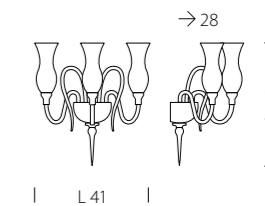

1022/A3
CE 3 x MAX 42W E14