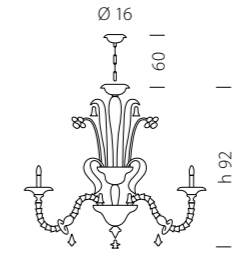

Bianco / White

Dorato / Golden

KIT CALZA su richiesta
STOCKING only on demand
1 kit per 50 cm catena
1 kit for 50 cm's chain
FINITURA: Organza
FINISHING: Organdy

Misure in cm / Measures in cm

Ø 94

1470/6

CE 6 x MAX 42W E14