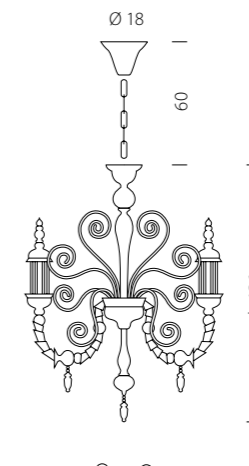

Bianco / White

Dorato / Golden

KIT CALZA su richiesta
STOCKING only on demand
1 kit per 50 cm catena
1 kit for 50 cm's chain
FINITURA: Organza
FINISHING: Organdy

Misure in cm / Measures in cm

1798/3

CE 3 x MAX 42W E14