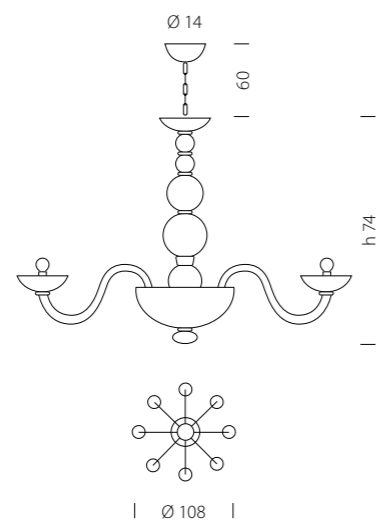

1531/8
CE 8 x MAX 42W E14