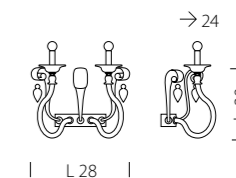

1700/A2
CE 2 x MAX 42W E14