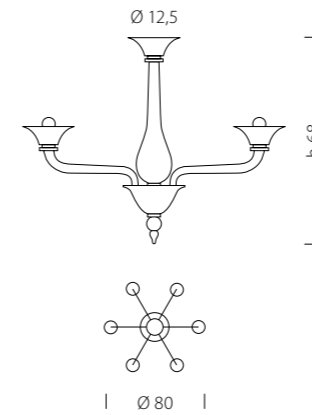

1 kit per 50 cm catena
1 kit for 50 cm's chain

FINITURA: Organza
FINISHING: Organdy

Misure in cm / Measures in cm

1542/6

CE 6 x MAX 42W E14

1542/8

CE 8 x MAX 42W E14

1542/12