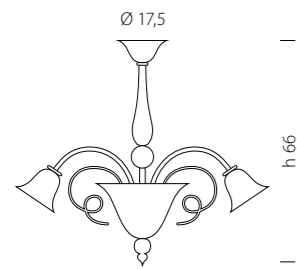

Ø 68

1420/3
CE 3 x MAX 42W E14