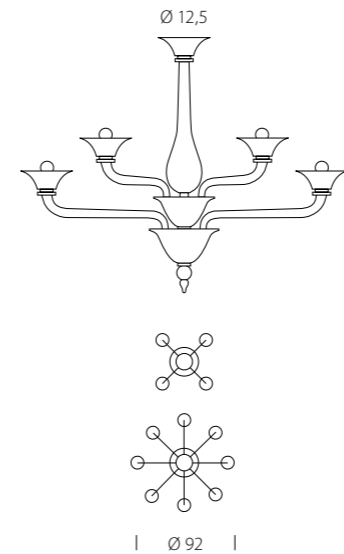

1543/8+4

CE 12 x MAX 42W E14