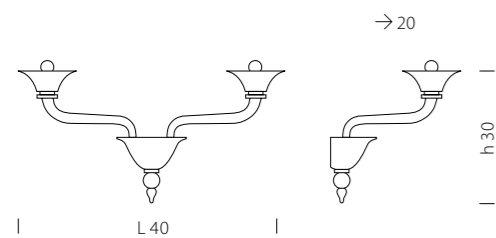

1545/A2

CE 2 x MAX 42W E14

KIT 1542

KIT 1543

KIT 1544