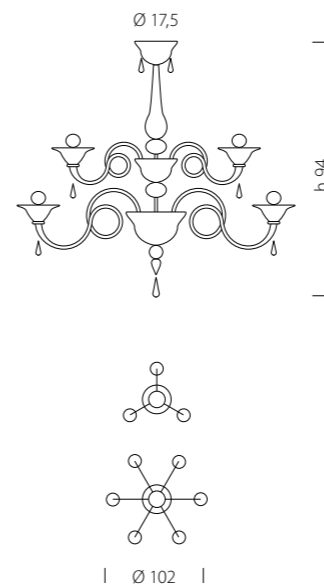

1380/6+3
CE 9 x MAX 42W E14