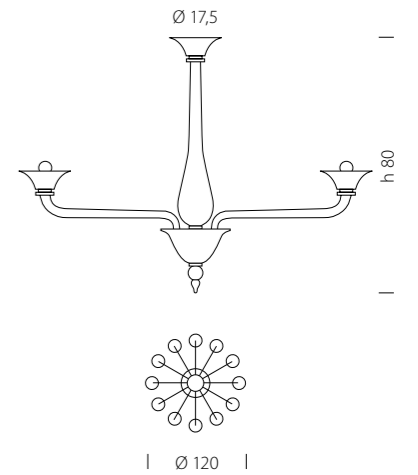

1 kit per 50 cm catena
1 kit for 50 cm's chain

FINITURA: Organza
FINISHING: Organdy

Misure in cm / Measures in cm

1542/6

CE 6 x MAX 42W E14

1542/8

CE 8 x MAX 42W E14

1542/12