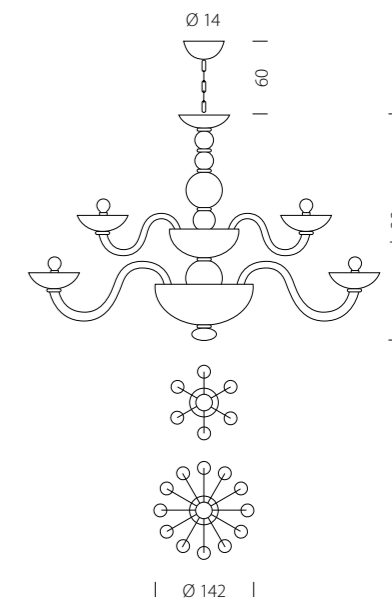

1532/12+6
CE 18 x MAX 42W E14