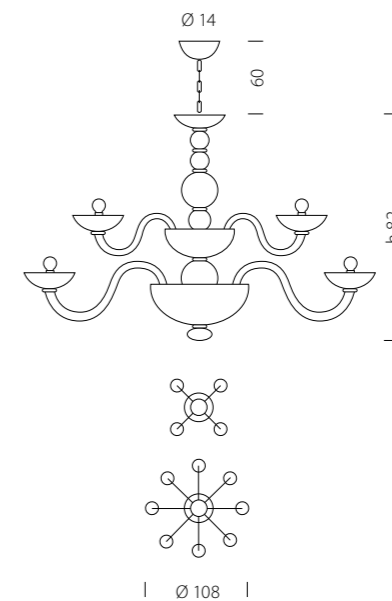

1532/8+4
CE 12 x MAX 42W E14