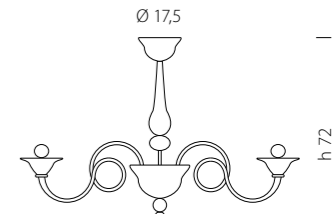

Ø 102

1382/6

CE 6 x MAX 42W E14