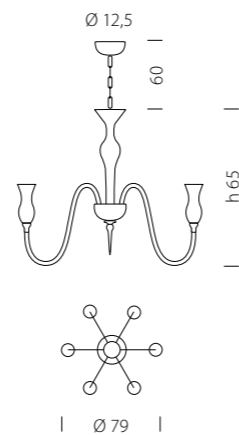

1020/6
CE 6 x MAX 42W E14