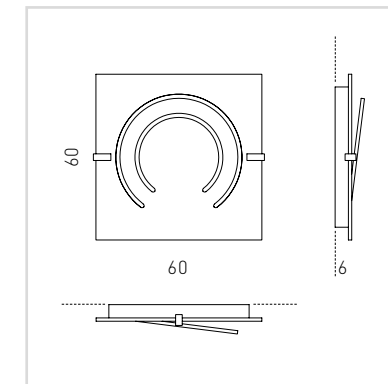

LS 5/314
17W LED 3000K 1200 lumen
CE IP20