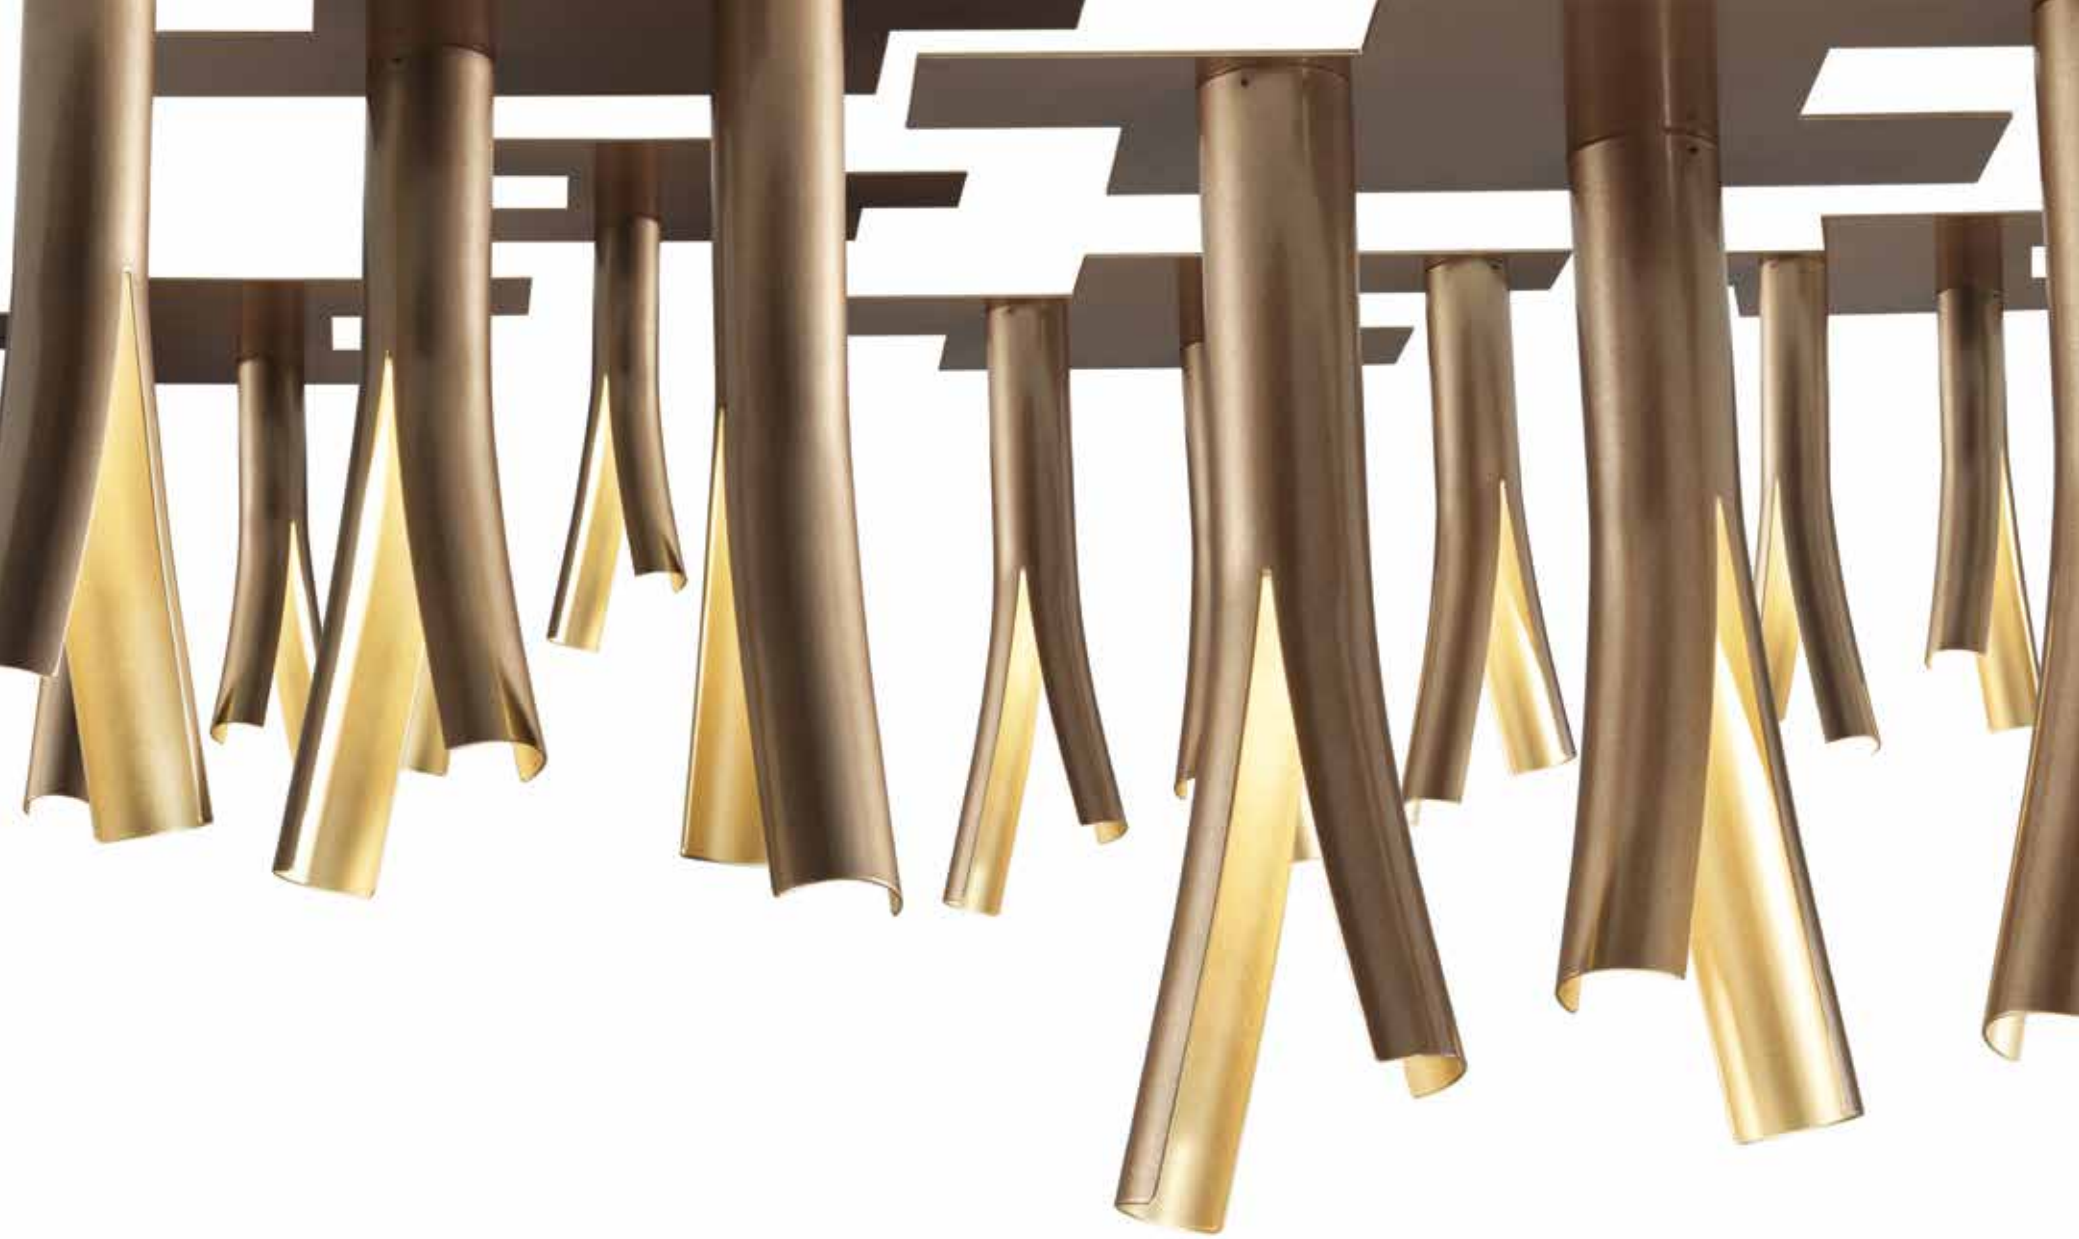

LP 6/311 B
1 x GU10 x 7,2W LED
CE IP20

LP 6/311 A
2 x 4W LED
CE IP20

MONTATURA - FRAME

60/34
corten/oro
corten/gold

40/34
laccato
bianco/oro
lacquered
white/gold

64/34
laccato
bronzo/oro
lacquered
bronze/gold