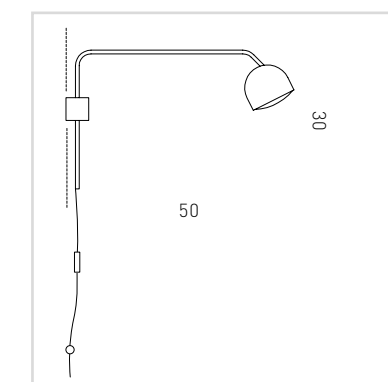

MATERIAL & DESIGN

P I X

ORIANO FAVARETTO

LS 4/310
8,5W LED 3000K 620 lumen
CE IP20

SP 7/310
8,5W LED 3000K 620 lumen
CE IP20

LP 6/310 A
8,5W LED 3000K 620 lumen
CE IP20

LP 6/310 B
8,5W LED 3000K 620 lumen
CE IP20