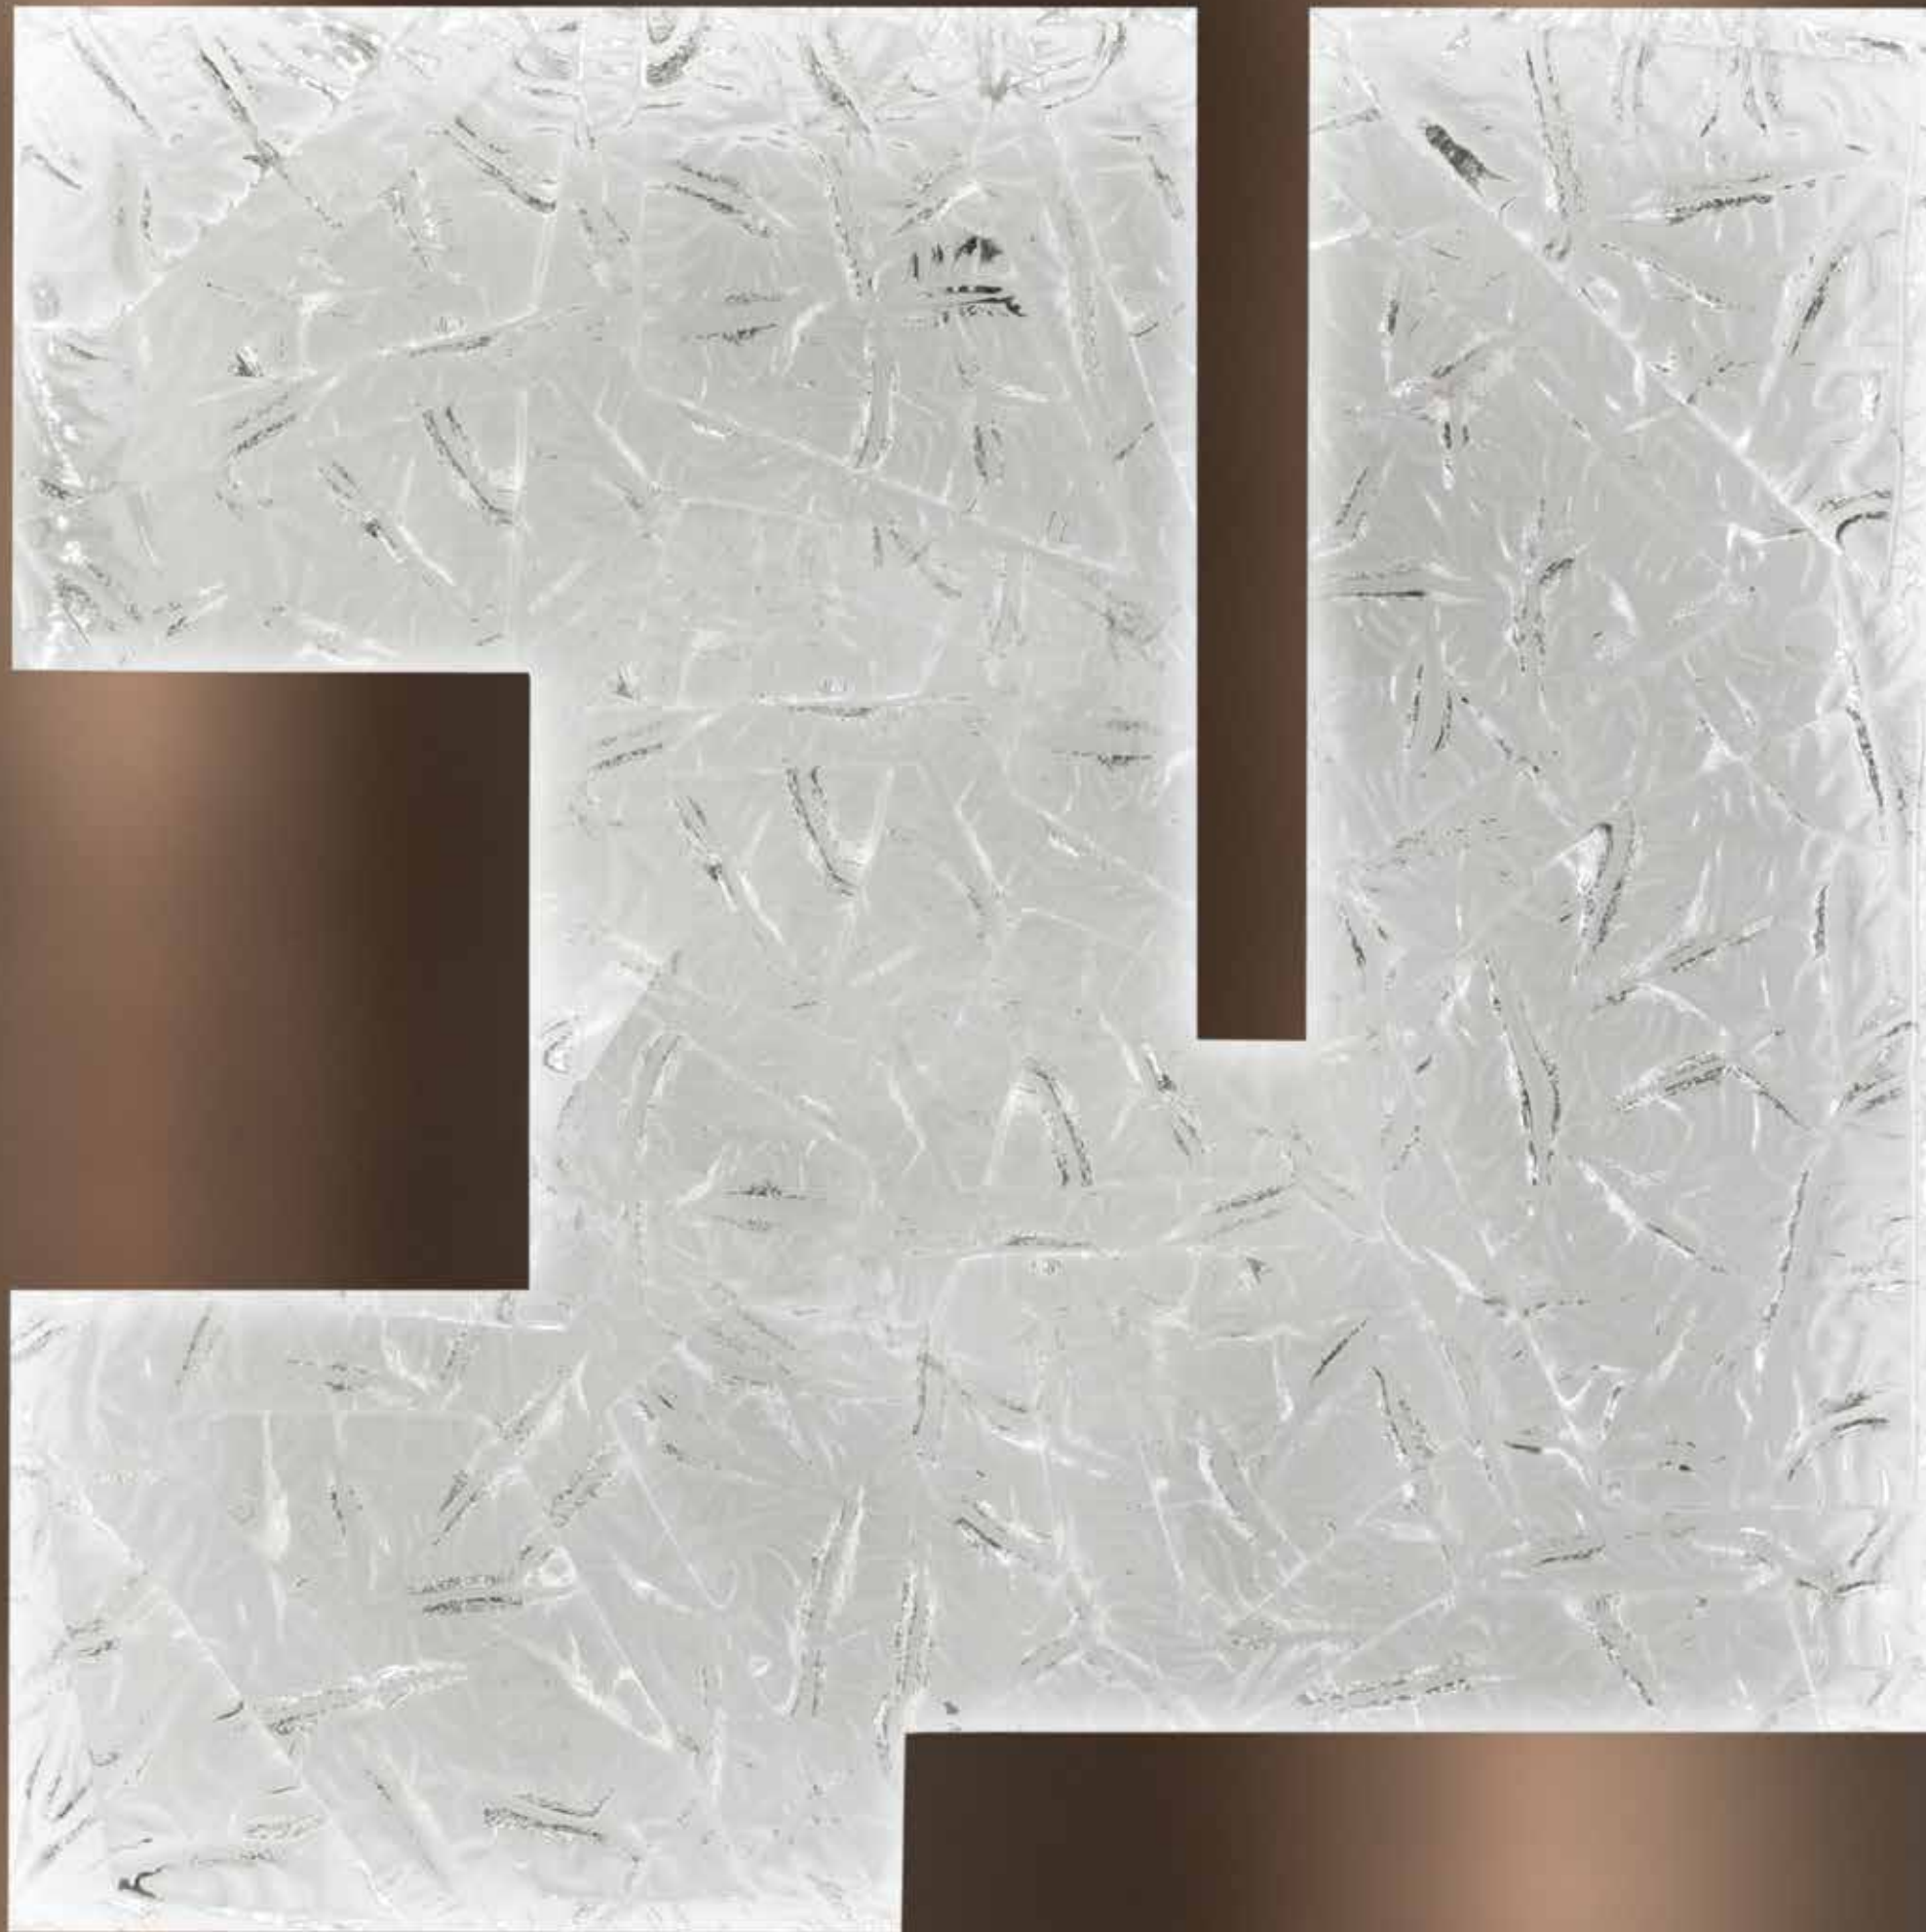

LS 4/318
24W STRIP LED
CE IP20

DIFFUSORE - LAMPSHADE

10
trasparente
transparent

MONTATURA - FRAME

33
nickel spazzolato
brushed nickel

43
oro spazzolato
brushed gold

LS 5/318

LS 5/318 LS 4/318