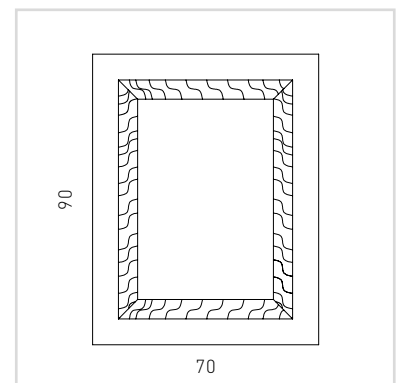

NARCISO - LS 1065/40
PIASTRA LED 20W ≅

NARCISO - LS 1065/50
PIASTRA LED 20W ≅

NARCISO - LS 1065/60
PIASTRA LED 20W ≅

NARCISO - ED 1061/70/2
2 STRIP LED 17W ≅

NARCISO - ED 1061/70/3
3 STRIP LED 27W ≅

DANDY - ED 1070/90/2
2 STRIP LED 22W ≅