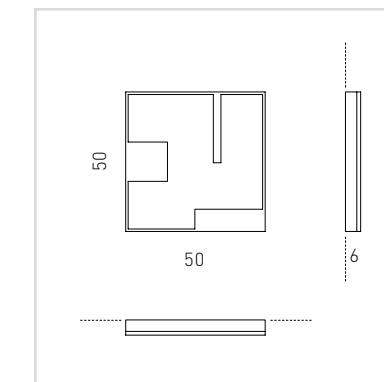

LS 4/318
24W STRIP LED
CE IP20

DIFFUSORE - LAMPSHADE

10
trasparente
transparent

MONTATURA - FRAME

33
nickel spazzolato
brushed nickel

43
oro spazzolato
brushed gold

LS 5/318

LS 5/318 LS 4/318