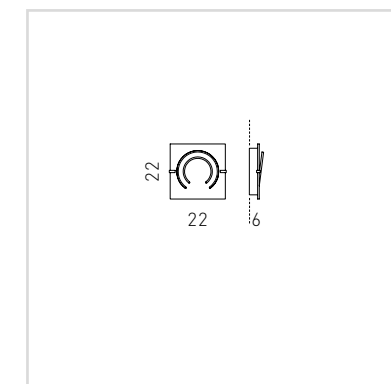

LP 6/314
8W LED 3000K 620 lumen
CE IP20

DIFFUSORE - LAMPSHADE

MONTATURA - FRAME