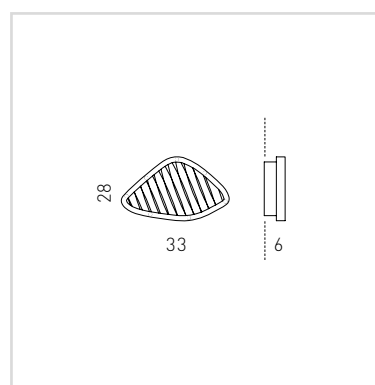

LS 4/318
24W STRIP LED
CE IP20

DIFFUSORE - LAMPSHADE

10
trasparente
transparent

MONTATURA - FRAME

33
nickel spazzolato
brushed nickel

43
oro spazzolato
brushed gold

LS 5/318

LS 5/318 LS 4/318