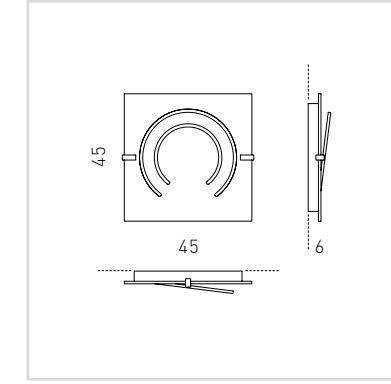

LS 4/314
17W LED 3000K 1200 lumen
CE IP20