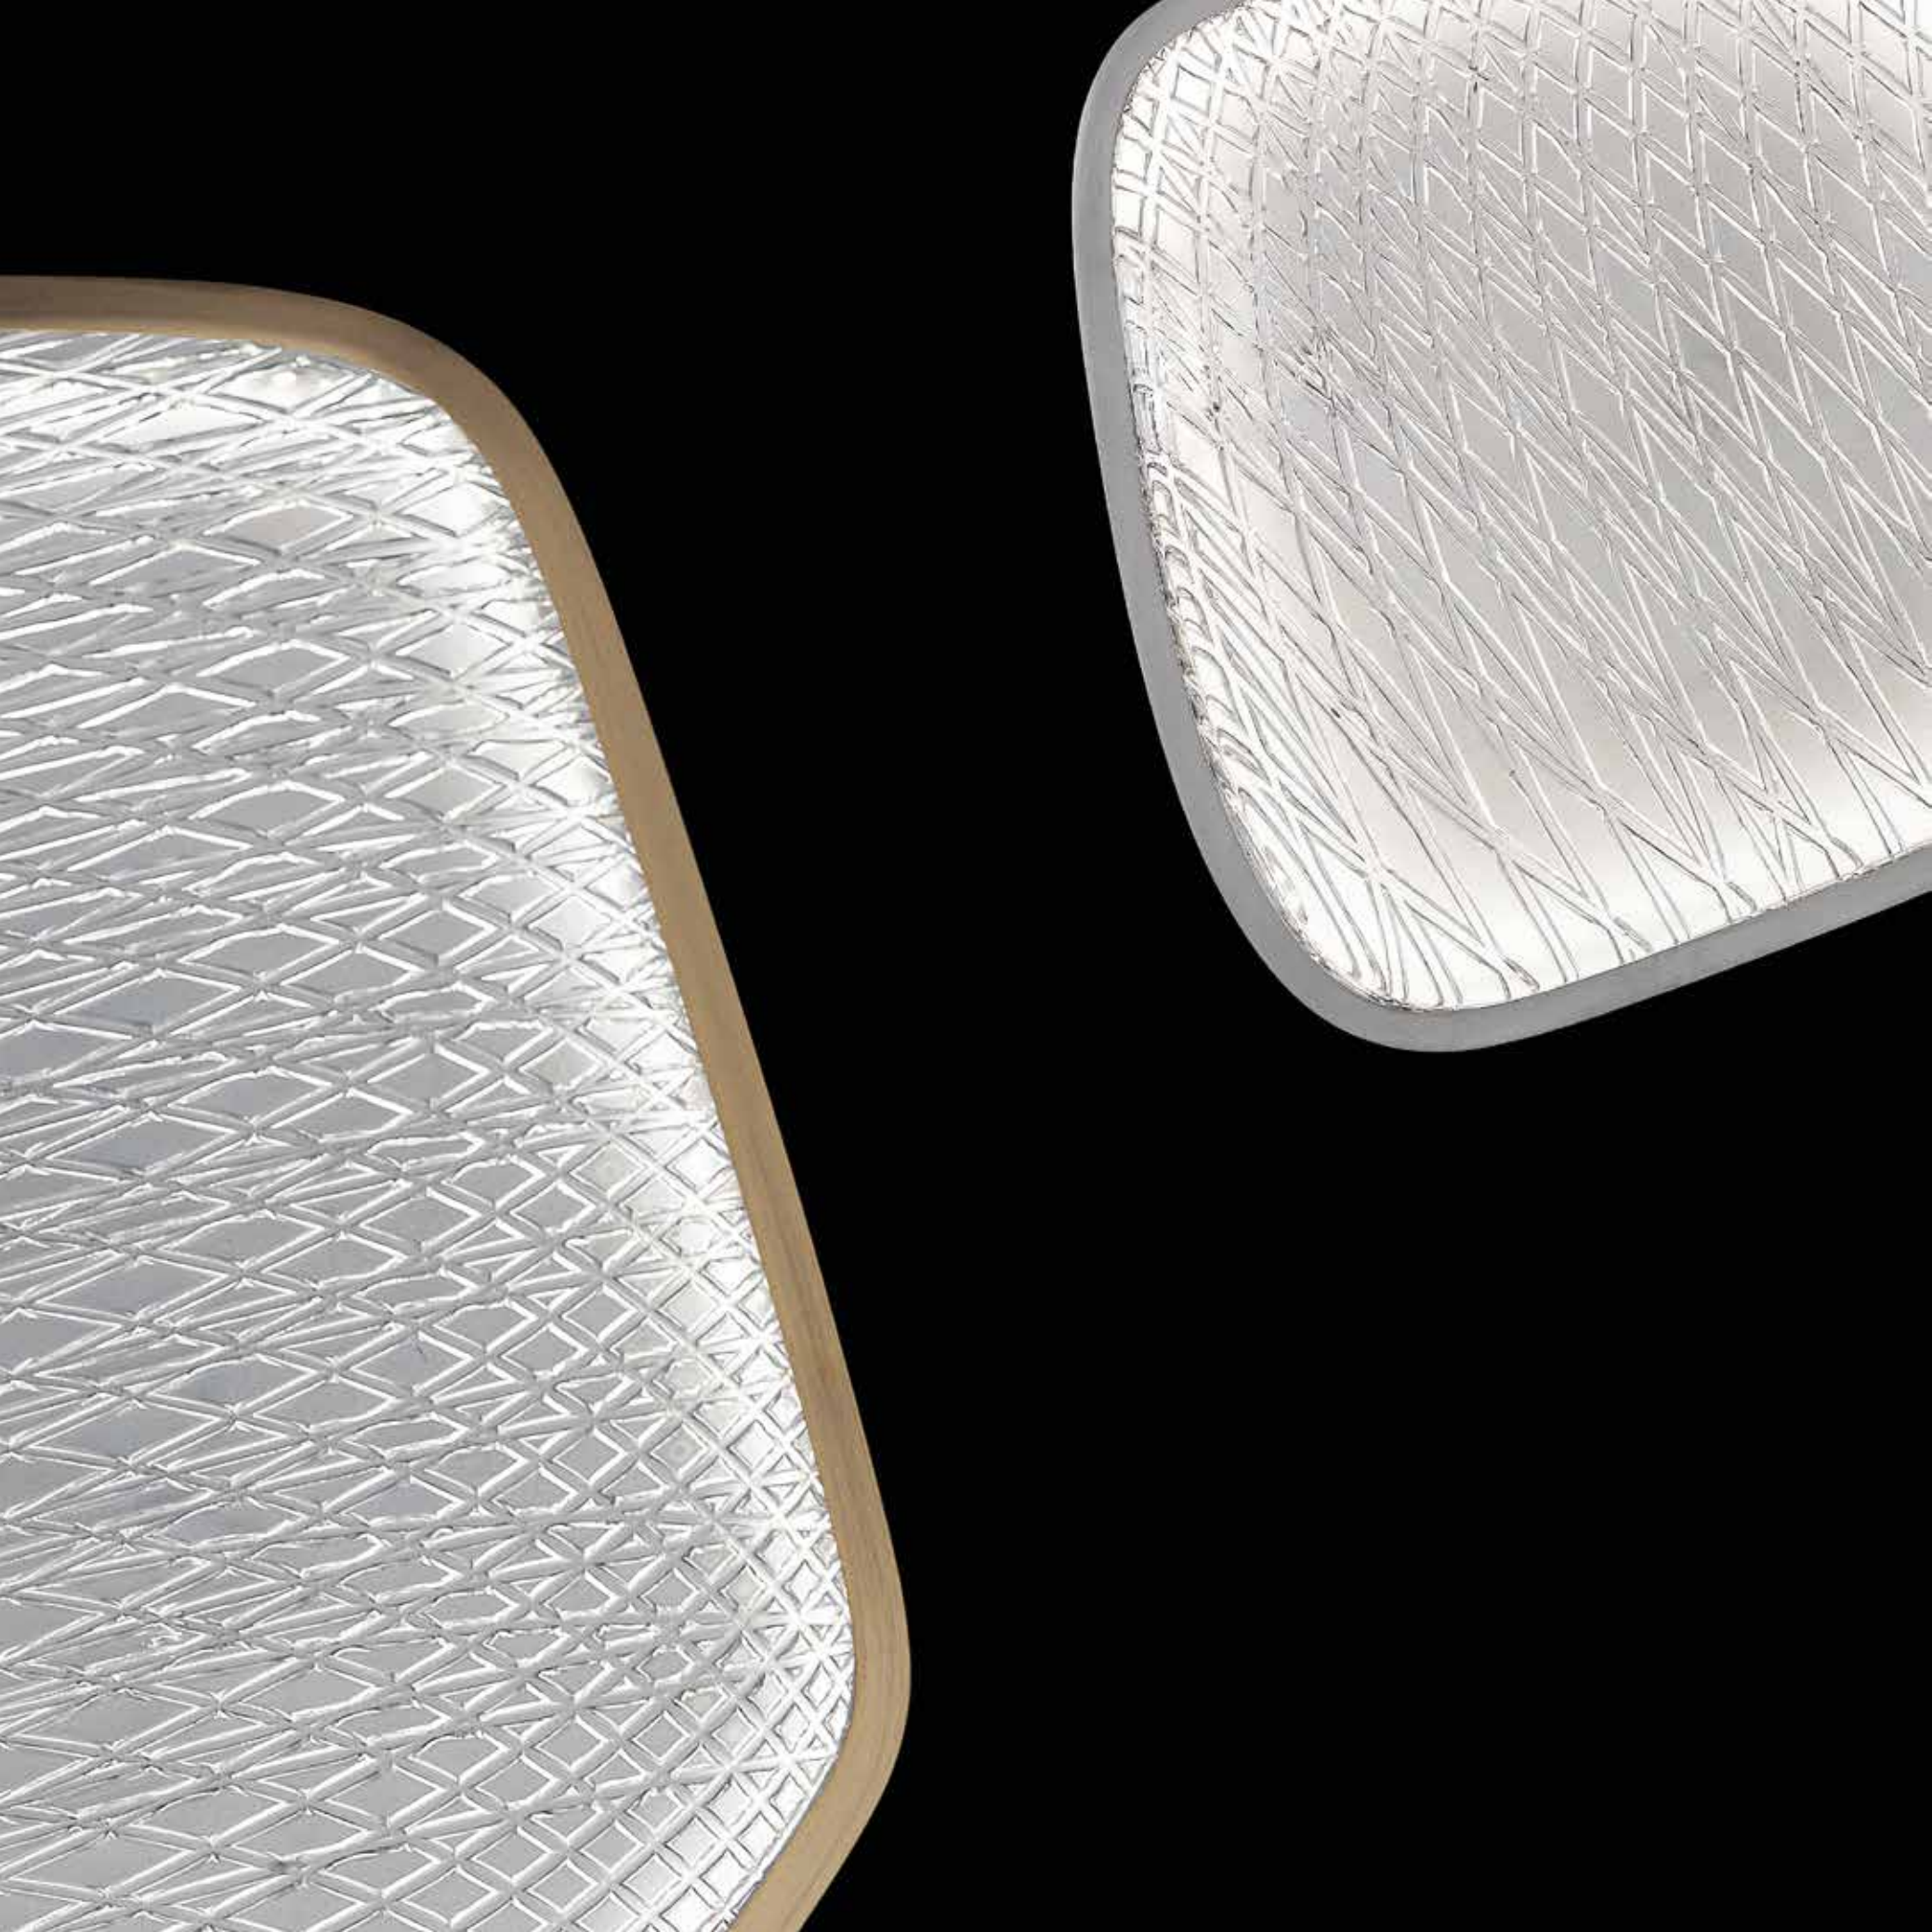

A X T R A

STUDIO TEAM