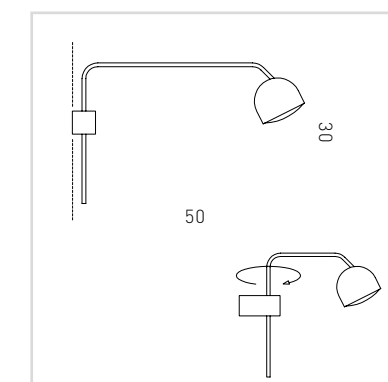

MATERIAL & DESIGN

P I X

ORIANO FAVARETTO

LS 4/310
8,5W LED 3000K 620 lumen
CE IP20

SP 7/310
8,5W LED 3000K 620 lumen
CE IP20

LP 6/310 A
8,5W LED 3000K 620 lumen
CE IP20

LP 6/310 B
8,5W LED 3000K 620 lumen
CE IP20