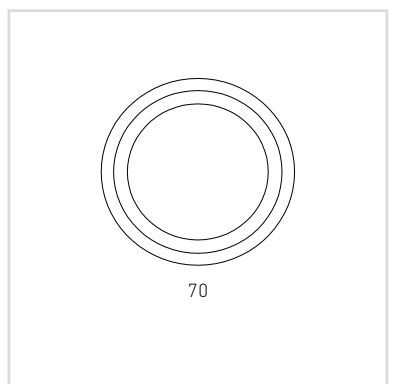

NARCISO - ED 1061/70/2
2 STRIP LED 17W ≅

NARCISO - ED 1061/70/3
3 STRIP LED 27W ≅