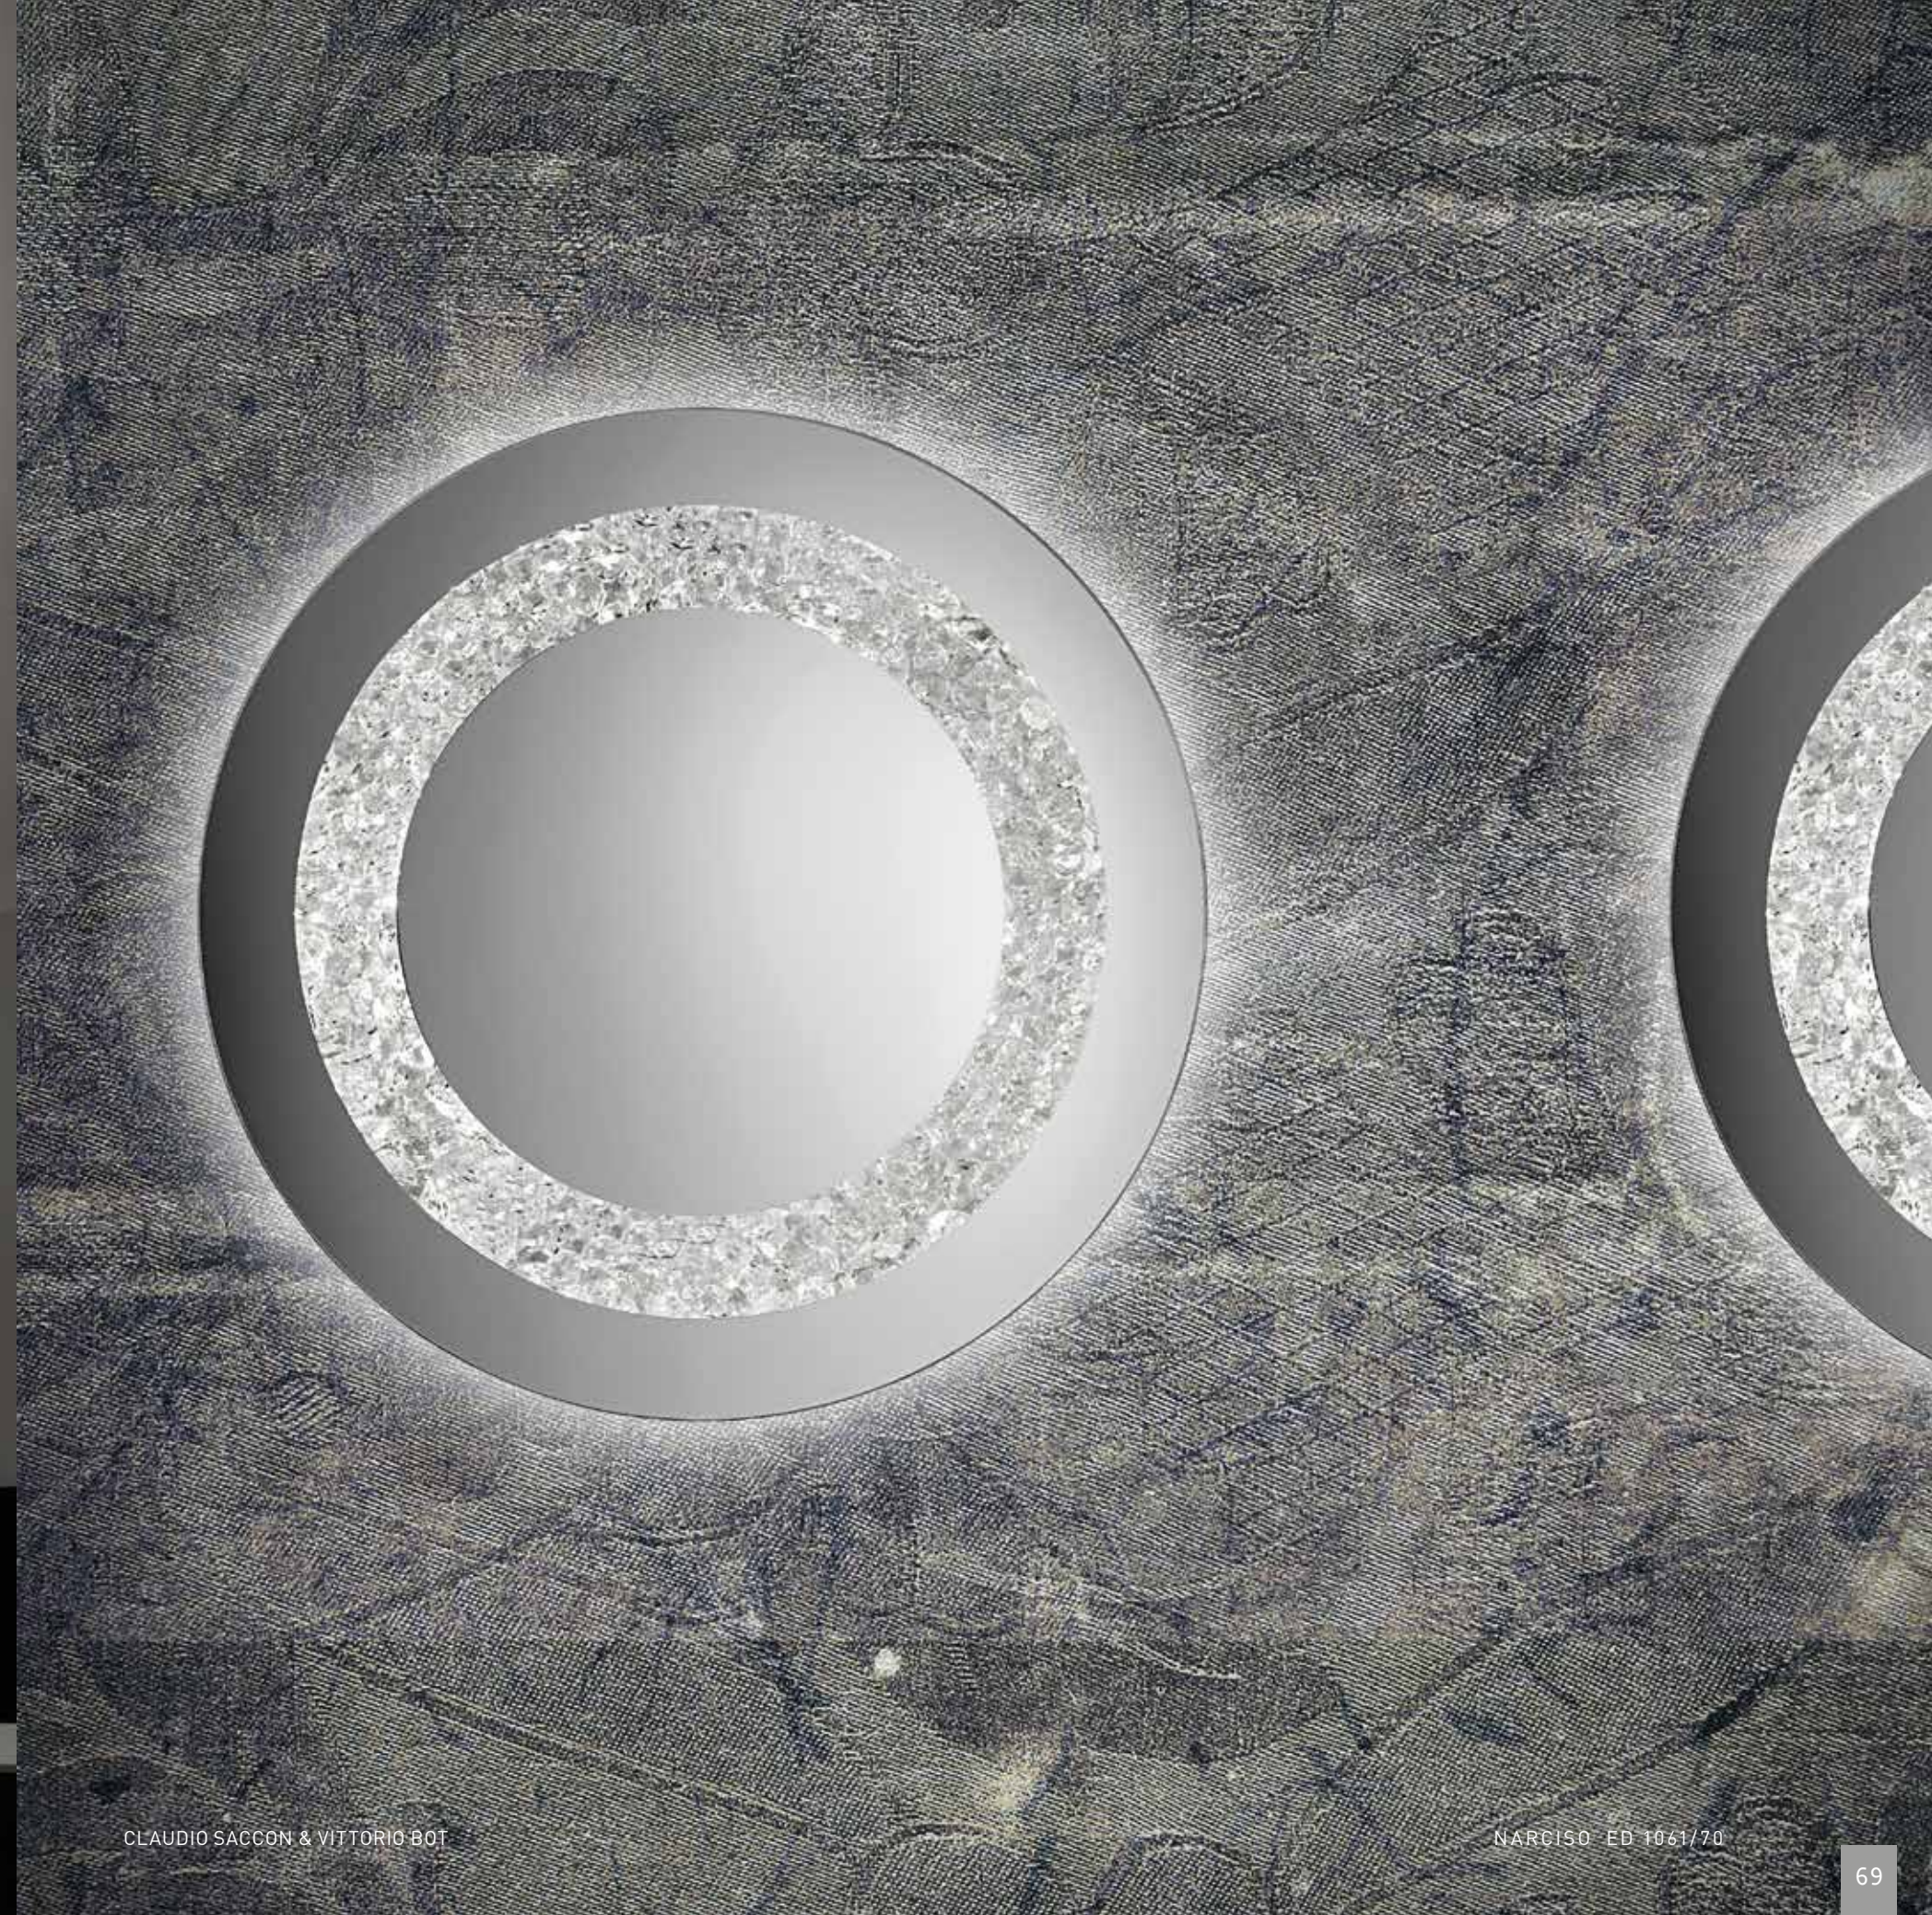

CLAUDIO SACCON & VITTORIO BOT

NARCISO ED 1061/70