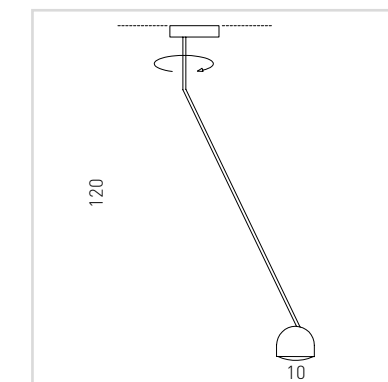

MATERIAL & DESIGN

P I X

ORIANO FAVARETTO

LS 4/310
8,5W LED 3000K 620 lumen
CE IP20

SP 7/310
8,5W LED 3000K 620 lumen
CE IP20

LP 6/310 A
8,5W LED 3000K 620 lumen
CE IP20

LP 6/310 B
8,5W LED 3000K 620 lumen
CE IP20