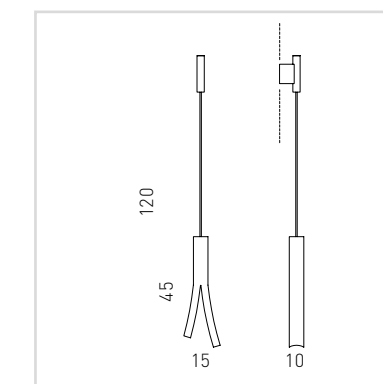

SP 7/310

SP 8/311

OLMO

ARMANDO D'ANDREA

LS 4/311
1 x GU10 x 7,2W LED
CE IP20

LS 5/311
3 x GU10 x 7,2W LED
CE IP20

SP 7/311
1 x GU10 x 7,2W LED
CE IP20

SP 8/311
3 x GU10 x 7,2W LED
CE IP20