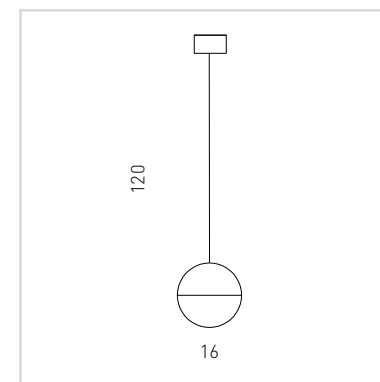

SP 7/315
1 x 33W G9 **ECO** o/or
1 x 3W G9 LED 3000K
CE IP20