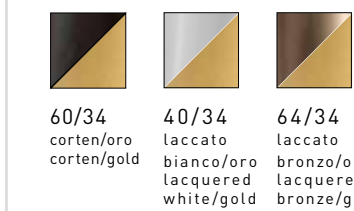

MONTATURA - FRAME

60/34
corten/oro
corten/gold

40/34
laccato
bianco/oro
lacquered
white/gold

64/34
laccato
bronzo/oro
lacquered
bronze/gold