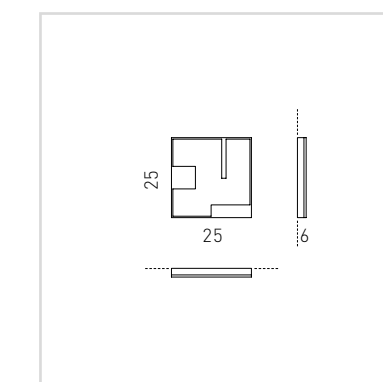

LP 6/319
24W STRIP LED
CE IP20

DIFFUSORE - LAMPSHADE

MONTATURA - FRAME

T A B L E A U

CLAUDIO SACCON / VITTORIO BOT