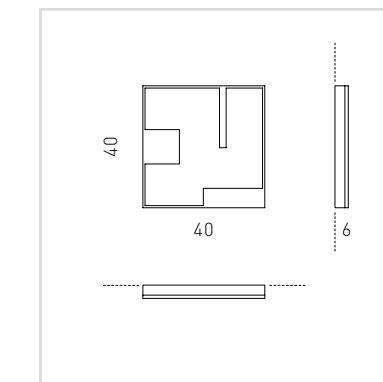

LS 4/319
35W STRIP LED
CE IP20